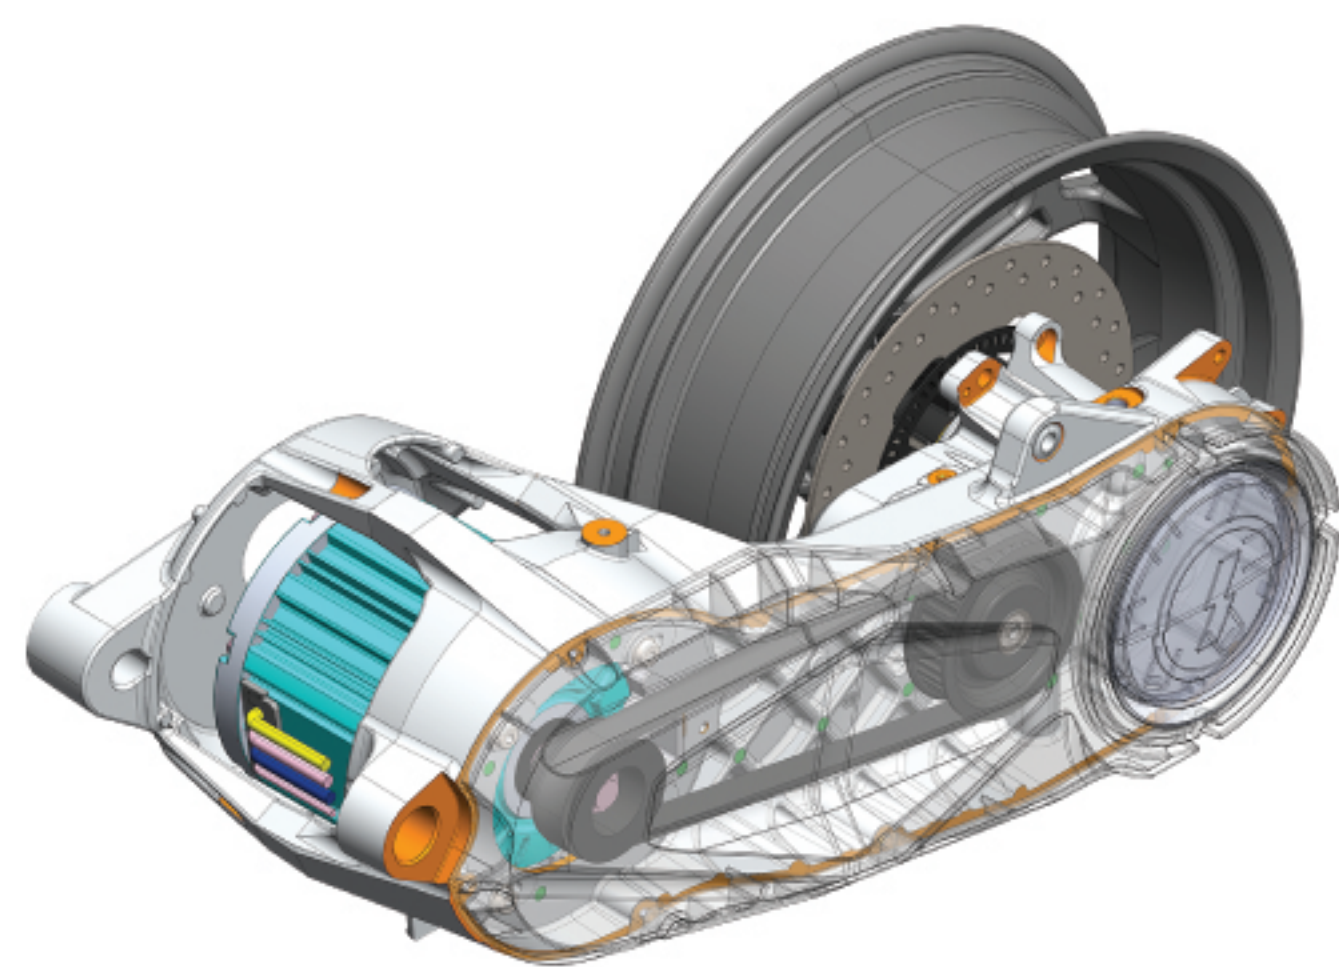

NEXT GENERATION POWERTRAIN